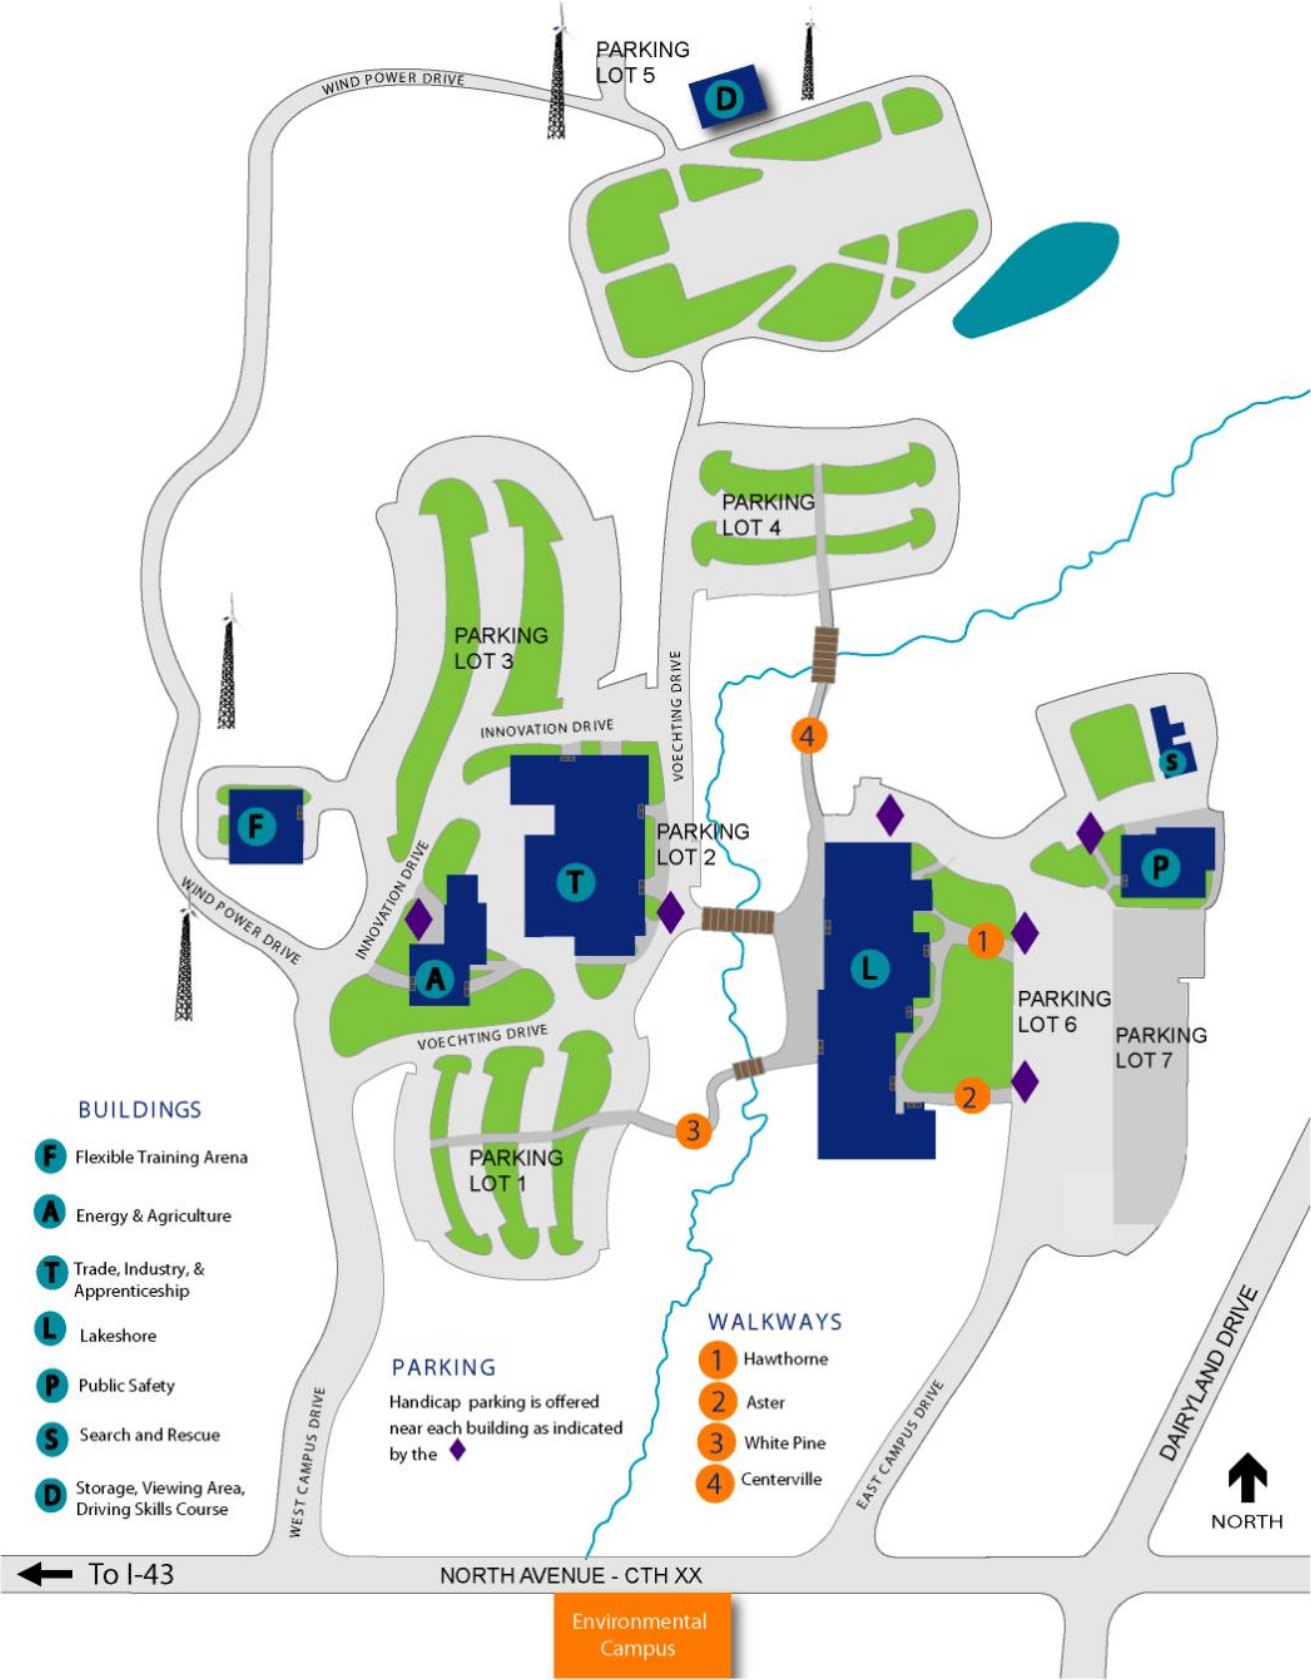

LAKESHORE TECHNICAL COLLEGE CLEVELAND CAMPUS

BUILDINGS

- F** Flexible Training Arena
- A** Energy & Agriculture
- T** Trade, Industry, & Apprenticeship
- L** Lakeshore
- P** Public Safety
- S** Search and Rescue
- D** Storage, Viewing Area, Driving Skills Course

PARKING
Handicap parking is offered near each building as indicated by the 

WALKWAYS

- 1** Hawthorne
- 2** Aster
- 3** White Pine
- 4** Centerville

← To I-43

NORTH AVENUE - CTH XX

Environmental Campus